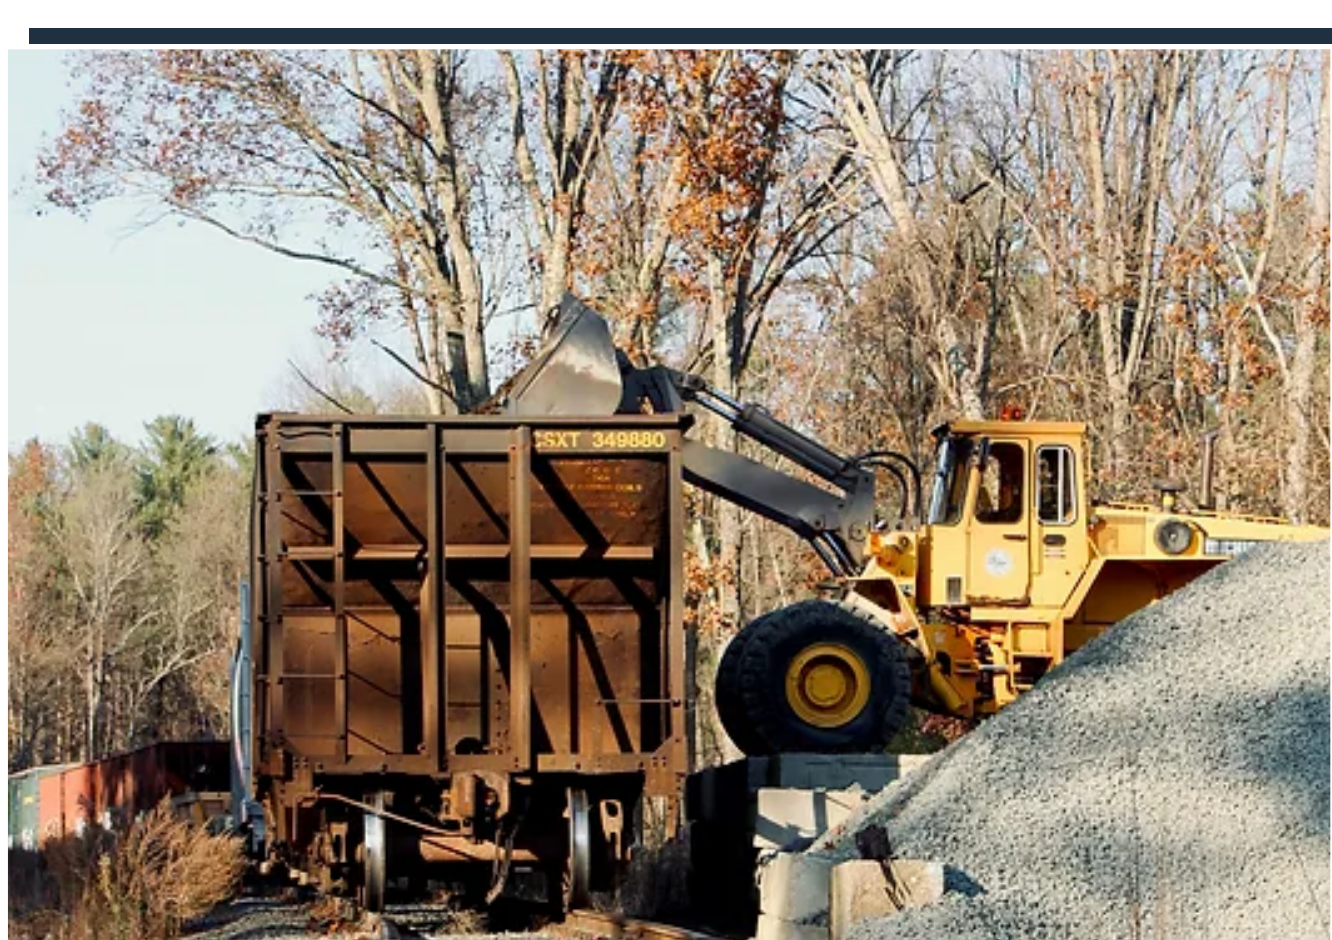

Crushed Stone Pit

79 Prokop Rd, Oxford, CT 06478

(475) 203-1850

Main Office

100 Bank Street, suite 205, Seymour, ct 06483

888-884-6459

QUARRIES AND MATERIALS PITS IN NEW YORK

DeFeo Materials - Utica Railyard

512 Sewage Plant Rd, Utica, NY 13502, United States

Products Mined: Bulk Decorative Gravel, Palletized tone, Crushed Stone

Aden Javelin Quarry

22 McBride Rd, Slate Hill, NY 10973, United States

Products Mined: Structural Fill, 6" Minus crusher run, Unscreened Fill Dirt, Shot Rock, 1/4" Stone - 1st

Carver Sand & Gravel

4860 NY-30, Schoharie, NY 12157, United States

Products Mined: Crushed Stone, Sand & Gravel

Heidelberg Materials, Aggregates, Asphalt

1780 NY-12B, Oriskany Falls, NY 13425, United States

Santos Construction Corp - Randall Pit

4099 NY-5S, Fultonville, NY 12072, United States

Products Mined: Sand & gravel supplier

Order Quarry Direct in New York with DeFeo Materials

DeFeo Materials provides a number of services related to hauling and trucking. We will handle every deal with precision and professionalism. Is your New York landscape supply yard located on a railway? DeFeo Materials is now offering direct rail service for your supply yard!